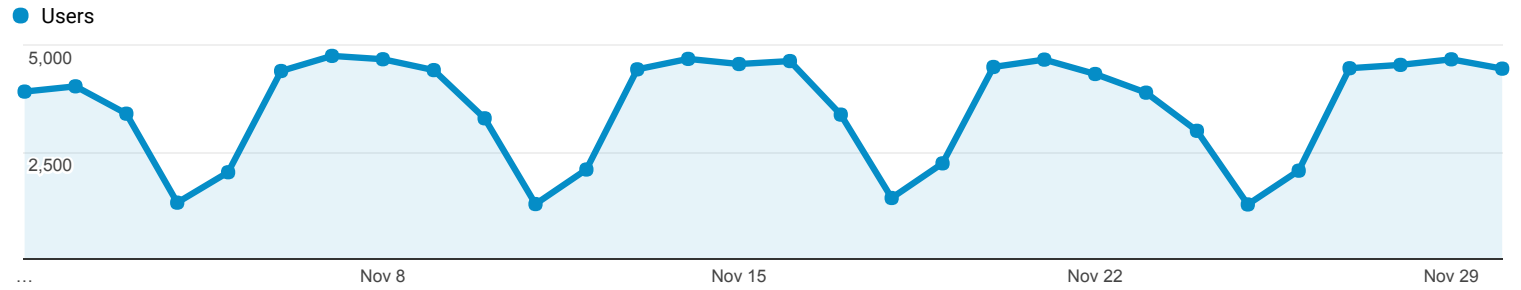

## Audience Overview

All Users  
 100.00% Users

Nov 1, 2017 - Nov 30, 2017

### Overview

Users  
**77,910**

New Users  
**69,690**

Sessions  
**147,956**

Number of Sessions per User  
**1.90**

Pageviews  
**540,264**

Pages / Session  
**3.65**

Avg. Session Duration  
**00:05:59**