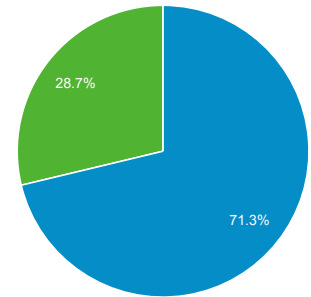

### Overview

Users  
**77,910**

New Users  
**69,690**

Sessions  
**147,956**

Number of Sessions per User  
**1.90**

Pageviews  
**540,264**

Pages / Session  
**3.65**

Avg. Session Duration  
**00:05:59**

Bounce Rate  
**42.30%**

■ New Visitor ■ Returning Visitor

Language	Users	% Users
1. en-us	37,812	48.53%
2. zh-cn	6,334	8.13%
3. en-gb	5,073	6.51%
4. es	3,728	4.78%
5. de	2,895	3.72%
6. fr	2,372	3.04%
7. pt-br	2,261	2.90%
8. it	1,447	1.86%
9. es-419	1,315	1.69%
10. ja	1,148	1.47%