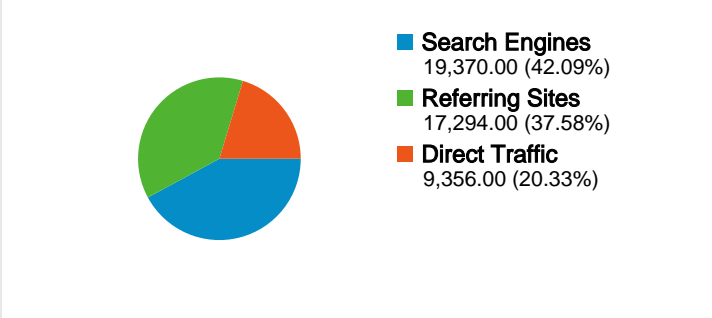

Site Usage

46,020 Visits	49.66% Bounce Rate
148,408 Pageviews	00:03:42 Avg. Time on Site
3.22 Pages/Visit	66.19% % New Visits

Visitors Overview

Map Overlay world

Traffic Sources Overview

Content Overview

Pages	Pageviews	% Pageviews
/	64,722	43.61%
/examples/index.php	10,676	7.19%
/index.php	9,109	6.14%
/book/index.php	8,844	5.96%
/faq.php	6,820	4.60%

30,462 people visited this site

46,020 Visits

30,462 Absolute Unique Visitors

148,408 Pageviews

3.22 Average Pageviews

00:03:42 Time on Site

49.66% Bounce Rate

66.19% New Visits

All traffic sources sent a total of 46,020 visits

-  20.33% Direct Traffic
-  37.58% Referring Sites
-  42.09% Search Engines

-  **Search Engines**
19,370.00 (42.09%)
-  **Referring Sites**
17,294.00 (37.58%)
-  **Direct Traffic**
9,356.00 (20.33%)

46,020 visits came from 149 countries/territories

Site Usage

Country/Territory	Visits	Pages/Visit	Avg. Time on Site	% New Visits	Bounce Rate
Visits 46,020 % of Site Total: 100.00%	Pages/Visit 3.22 Site Avg: 3.22 (0.00%)	Avg. Time on Site 00:03:42 Site Avg: 00:03:42 (0.00%)	% New Visits 66.36% Site Avg: 66.19% (0.26%)	Bounce Rate 49.66% Site Avg: 49.66% (0.00%)	
United States	9,543	3.27	00:03:38	66.02%	49.15%
India	3,641	2.43	00:03:18	65.39%	55.70%
Germany	3,561	3.90	00:04:12	66.67%	45.72%
China	2,508	2.77	00:03:32	66.59%	52.31%
Japan	2,414	2.60	00:03:22	62.63%	56.26%
France	2,341	3.77	00:04:02	62.88%	46.99%
Italy	1,959	3.62	00:03:50	66.46%	46.86%
Spain	1,601	3.49	00:03:53	66.71%	46.53%
United Kingdom	1,411	3.43	00:03:48	68.89%	46.78%