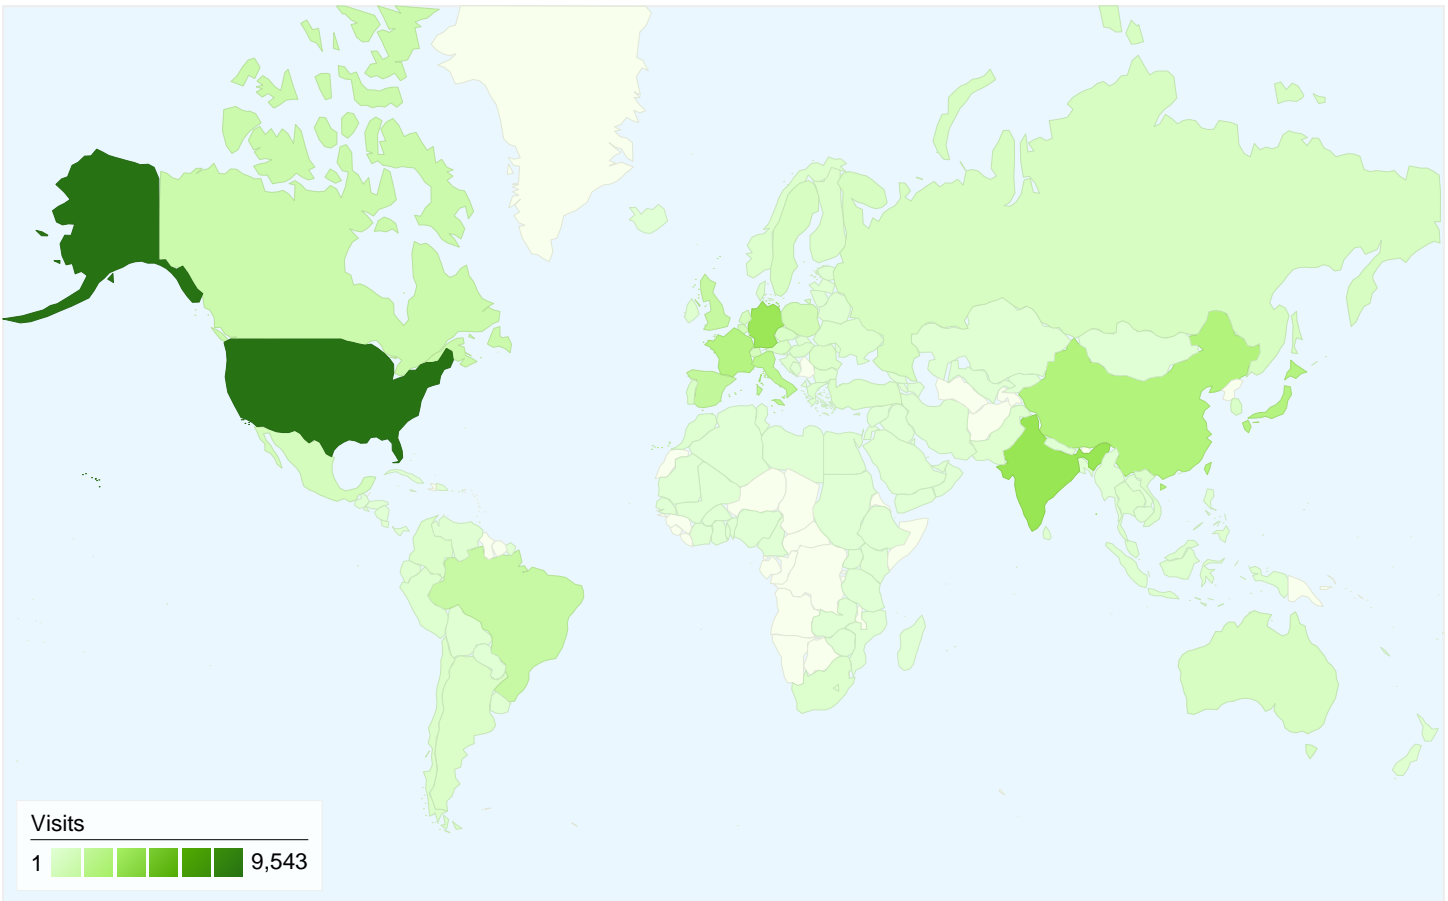

Site Usage

46,020 Visits	49.66% Bounce Rate
148,408 Pageviews	00:03:42 Avg. Time on Site
3.22 Pages/Visit	66.19% % New Visits

Visitors Overview

Map Overlay world

Traffic Sources Overview

Content Overview

Pages	Pageviews	% Pageviews
/	64,722	43.61%
/examples/index.php	10,676	7.19%
/index.php	9,109	6.14%
/book/index.php	8,844	5.96%
/faq.php	6,820	4.60%

30,462 people visited this site

46,020 Visits

30,462 Absolute Unique Visitors

148,408 Pageviews

3.22 Average Pageviews

00:03:42 Time on Site

49.66% Bounce Rate

66.19% New Visits

All traffic sources sent a total of 46,020 visits

-  20.33% Direct Traffic
-  37.58% Referring Sites
-  42.09% Search Engines

-  **Search Engines**
19,370.00 (42.09%)
-  **Referring Sites**
17,294.00 (37.58%)
-  **Direct Traffic**
9,356.00 (20.33%)

46,020 visits came from 149 countries/territories

Site Usage

Country/Territory	Visits	Pages/Visit	Avg. Time on Site	% New Visits	Bounce Rate
Visits 46,020 % of Site Total: 100.00%	Pages/Visit 3.22 Site Avg: 3.22 (0.00%)	Avg. Time on Site 00:03:42 Site Avg: 00:03:42 (0.00%)	% New Visits 66.36% Site Avg: 66.19% (0.26%)	Bounce Rate 49.66% Site Avg: 49.66% (0.00%)	
United States	9,543	3.27	00:03:38	66.02%	49.15%
India	3,641	2.43	00:03:18	65.39%	55.70%
Germany	3,561	3.90	00:04:12	66.67%	45.72%
China	2,508	2.77	00:03:32	66.59%	52.31%
Japan	2,414	2.60	00:03:22	62.63%	56.26%
France	2,341	3.77	00:04:02	62.88%	46.99%
Italy	1,959	3.62	00:03:50	66.46%	46.86%
Spain	1,601	3.49	00:03:53	66.71%	46.53%
United Kingdom	1,411	3.43	00:03:48	68.89%	46.78%