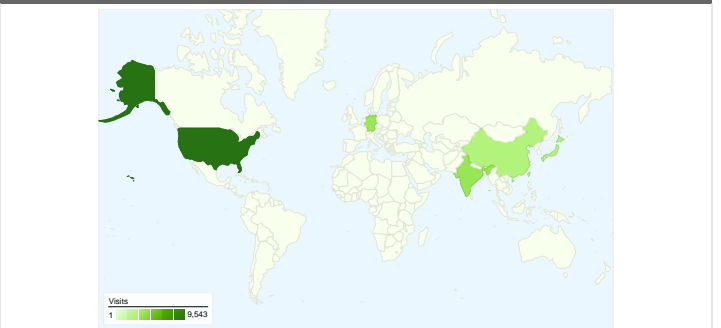

Site Usage

46,020 Visits	49.66% Bounce Rate
148,408 Pageviews	00:03:42 Avg. Time on Site
3.22 Pages/Visit	66.19% % New Visits

Visitors Overview

Map Overlay world

Traffic Sources Overview

Content Overview

Pages	Pageviews	% Pageviews
/	64,722	43.61%
/examples/index.php	10,676	7.19%
/index.php	9,109	6.14%
/book/index.php	8,844	5.96%
/faq.php	6,820	4.60%

30,462 people visited this site

46,020 Visits

30,462 Absolute Unique Visitors

148,408 Pageviews

3.22 Average Pageviews

00:03:42 Time on Site

49.66% Bounce Rate

66.19% New Visits

All traffic sources sent a total of 46,020 visits

-  20.33% Direct Traffic
-  37.58% Referring Sites
-  42.09% Search Engines

-  **Search Engines**
19,370.00 (42.09%)
-  **Referring Sites**
17,294.00 (37.58%)
-  **Direct Traffic**
9,356.00 (20.33%)

46,020 visits came from 149 countries/territories

Site Usage

Country/Territory	Visits	Pages/Visit	Avg. Time on Site	% New Visits	Bounce Rate
Visits 46,020 % of Site Total: 100.00%	Pages/Visit 3.22 Site Avg: 3.22 (0.00%)	Avg. Time on Site 00:03:42 Site Avg: 00:03:42 (0.00%)	% New Visits 66.36% Site Avg: 66.19% (0.26%)	Bounce Rate 49.66% Site Avg: 49.66% (0.00%)	
United States	9,543	3.27	00:03:38	66.02%	49.15%
India	3,641	2.43	00:03:18	65.39%	55.70%
Germany	3,561	3.90	00:04:12	66.67%	45.72%
China	2,508	2.77	00:03:32	66.59%	52.31%
Japan	2,414	2.60	00:03:22	62.63%	56.26%
France	2,341	3.77	00:04:02	62.88%	46.99%
Italy	1,959	3.62	00:03:50	66.46%	46.86%
Spain	1,601	3.49	00:03:53	66.71%	46.53%
United Kingdom	1,411	3.43	00:03:48	68.89%	46.78%