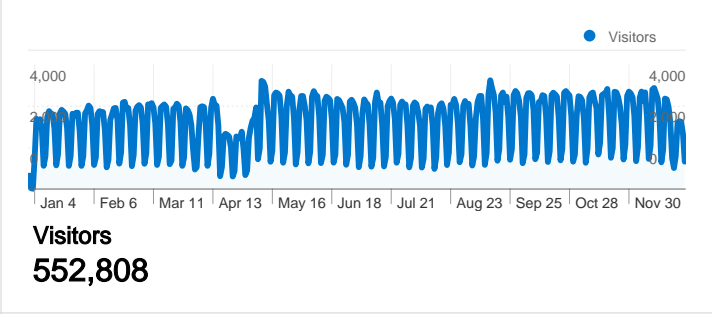

Site Usage

Visitors Overview

Map Overlay

Traffic Sources Overview

Content Overview

Pages	Pageviews	% Pageviews
/	1,219,843	36.62%
/index.php	132,426	3.98%
/book/index.php	114,930	3.45%
/examples/index.php	99,438	2.99%
/download.php	91,876	2.76%

552,808 people visited this site

958,160 Visits

552,808 Absolute Unique Visitors

3,331,133 Pageviews

3.48 Average Pageviews

00:04:04 Time on Site

45.92% Bounce Rate

57.30% New Visits

All traffic sources sent a total of 958,160 visits

-  15.09% Direct Traffic
-  41.45% Referring Sites
-  43.46% Search Engines

- **Search Engines**
416,404.00 (43.46%)
- **Referring Sites**
397,161.00 (41.45%)
- **Direct Traffic**
144,591.00 (15.09%)
- **Other**
4 (> 0.00%)

958,160 visits came from 207 countries/territories

Site Usage						
Visits	Pages/Visit	Avg. Time on Site	% New Visits	Bounce Rate		
958,160 % of Site Total: 100.00%	3.48 Site Avg: 3.48 (0.00%)	00:04:04 Site Avg: 00:04:04 (0.00%)	57.46% Site Avg: 57.30% (0.28%)	45.92% Site Avg: 45.92% (0.00%)		
Country/Territory	Visits	Pages/Visit	Avg. Time on Site	% New Visits	Bounce Rate	
United States	185,805	3.67	00:04:06	58.22%	44.41%	
India	82,134	2.79	00:03:45	60.67%	49.95%	
Germany	76,058	3.75	00:04:01	52.92%	46.10%	
Italy	45,459	3.84	00:04:24	56.99%	42.64%	
China	42,831	3.21	00:04:17	63.29%	44.01%	
France	42,119	3.91	00:04:19	54.78%	44.74%	
Japan	39,427	3.13	00:03:39	56.03%	51.73%	
Spain	35,934	3.78	00:04:23	54.27%	43.00%	
United Kingdom	33,162	3.74	00:04:03	57.84%	43.97%	