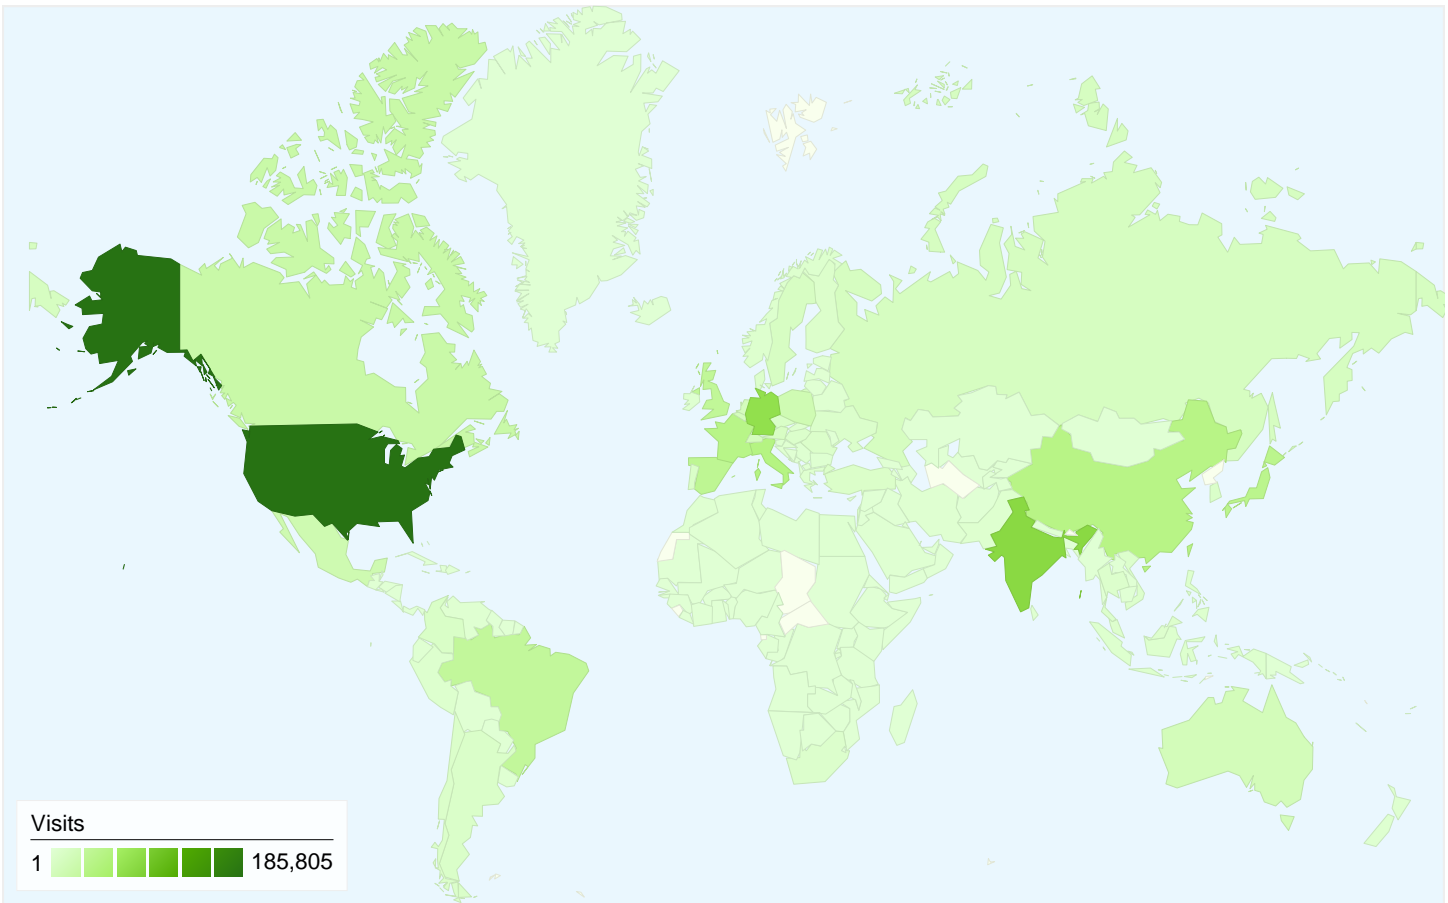

552,808 people visited this site

958,160 Visits

552,808 Absolute Unique Visitors

3,331,133 Pageviews

3.48 Average Pageviews

00:04:04 Time on Site

45.92% Bounce Rate

57.30% New Visits

All traffic sources sent a total of 958,160 visits

-  15.09% Direct Traffic
-  41.45% Referring Sites
-  43.46% Search Engines

- **Search Engines**
416,404.00 (43.46%)
- **Referring Sites**
397,161.00 (41.45%)
- **Direct Traffic**
144,591.00 (15.09%)
- **Other**
4 (> 0.00%)

Top Traffic Sources

Sources	Visits	% visits	Keywords	Visits	% visits
google (organic)	406,773	42.45%	itext	163,382	39.24%
(direct) ((none))	144,591	15.09%	itextsharp	14,151	3.40%
sourceforge.net (referral)	27,586	2.88%	itext api	11,619	2.79%
itextsharp.sourceforge.net	26,185	2.73%	itext pdf	7,688	1.85%
stackoverflow.com (referral)	21,224	2.22%	itext download	5,016	1.20%

958,160 visits came from 207 countries/territories

Site Usage						
Visits	Pages/Visit	Avg. Time on Site	% New Visits	Bounce Rate		
958,160 % of Site Total: 100.00%	3.48 Site Avg: 3.48 (0.00%)	00:04:04 Site Avg: 00:04:04 (0.00%)	57.46% Site Avg: 57.30% (0.28%)	45.92% Site Avg: 45.92% (0.00%)		
Country/Territory	Visits	Pages/Visit	Avg. Time on Site	% New Visits	Bounce Rate	
United States	185,805	3.67	00:04:06	58.22%	44.41%	
India	82,134	2.79	00:03:45	60.67%	49.95%	
Germany	76,058	3.75	00:04:01	52.92%	46.10%	
Italy	45,459	3.84	00:04:24	56.99%	42.64%	
China	42,831	3.21	00:04:17	63.29%	44.01%	
France	42,119	3.91	00:04:19	54.78%	44.74%	
Japan	39,427	3.13	00:03:39	56.03%	51.73%	
Spain	35,934	3.78	00:04:23	54.27%	43.00%	
United Kingdom	33,162	3.74	00:04:03	57.84%	43.97%	