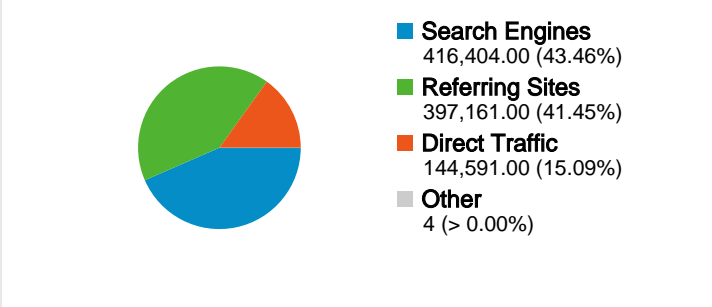

Site Usage

Visitors Overview

Map Overlay

Traffic Sources Overview

Content Overview

Pages	Pageviews	% Pageviews
/	1,219,843	36.62%
/index.php	132,426	3.98%
/book/index.php	114,930	3.45%
/examples/index.php	99,438	2.99%
/download.php	91,876	2.76%

552,808 people visited this site

958,160 Visits

552,808 Absolute Unique Visitors

3,331,133 Pageviews

3.48 Average Pageviews

00:04:04 Time on Site

45.92% Bounce Rate

57.30% New Visits

All traffic sources sent a total of 958,160 visits

-  15.09% Direct Traffic
-  41.45% Referring Sites
-  43.46% Search Engines

- **Search Engines**
416,404.00 (43.46%)
- **Referring Sites**
397,161.00 (41.45%)
- **Direct Traffic**
144,591.00 (15.09%)
- **Other**
4 (> 0.00%)

958,160 visits came from 207 countries/territories

Site Usage						
Visits	Pages/Visit	Avg. Time on Site	% New Visits	Bounce Rate		
958,160 % of Site Total: 100.00%	3.48 Site Avg: 3.48 (0.00%)	00:04:04 Site Avg: 00:04:04 (0.00%)	57.46% Site Avg: 57.30% (0.28%)	45.92% Site Avg: 45.92% (0.00%)		
Country/Territory	Visits	Pages/Visit	Avg. Time on Site	% New Visits	Bounce Rate	
United States	185,805	3.67	00:04:06	58.22%	44.41%	
India	82,134	2.79	00:03:45	60.67%	49.95%	
Germany	76,058	3.75	00:04:01	52.92%	46.10%	
Italy	45,459	3.84	00:04:24	56.99%	42.64%	
China	42,831	3.21	00:04:17	63.29%	44.01%	
France	42,119	3.91	00:04:19	54.78%	44.74%	
Japan	39,427	3.13	00:03:39	56.03%	51.73%	
Spain	35,934	3.78	00:04:23	54.27%	43.00%	
United Kingdom	33,162	3.74	00:04:03	57.84%	43.97%	