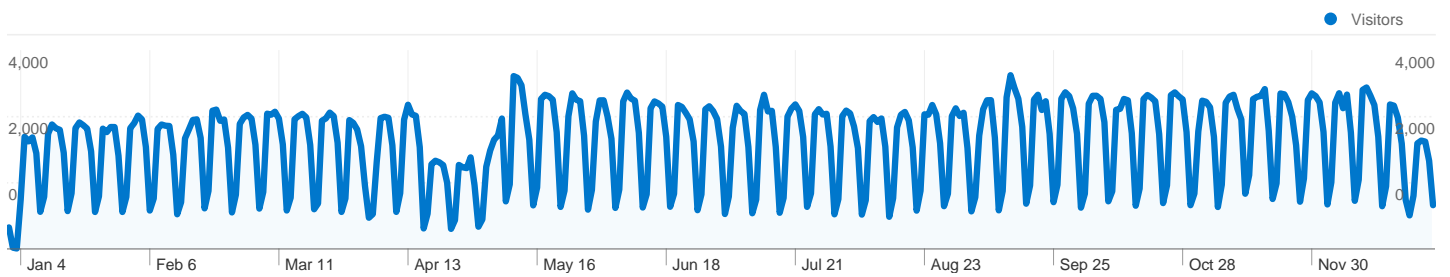

Site Usage

Visitors Overview

Map Overlay

Traffic Sources Overview

Content Overview

Pages	Pageviews	% Pageviews
/	1,219,843	36.62%
/index.php	132,426	3.98%
/book/index.php	114,930	3.45%
/examples/index.php	99,438	2.99%
/download.php	91,876	2.76%

552,808 people visited this site

958,160 Visits

552,808 Absolute Unique Visitors

3,331,133 Pageviews

3.48 Average Pageviews

00:04:04 Time on Site

45.92% Bounce Rate

57.30% New Visits

All traffic sources sent a total of 958,160 visits

-  15.09% Direct Traffic
-  41.45% Referring Sites
-  43.46% Search Engines

- **Search Engines**
416,404.00 (43.46%)
- **Referring Sites**
397,161.00 (41.45%)
- **Direct Traffic**
144,591.00 (15.09%)
- **Other**
4 (> 0.00%)

958,160 visits came from 207 countries/territories

Site Usage						
Visits	Pages/Visit	Avg. Time on Site	% New Visits	Bounce Rate		
958,160 % of Site Total: 100.00%	3.48 Site Avg: 3.48 (0.00%)	00:04:04 Site Avg: 00:04:04 (0.00%)	57.46% Site Avg: 57.30% (0.28%)	45.92% Site Avg: 45.92% (0.00%)		
Country/Territory	Visits	Pages/Visit	Avg. Time on Site	% New Visits	Bounce Rate	
United States	185,805	3.67	00:04:06	58.22%	44.41%	
India	82,134	2.79	00:03:45	60.67%	49.95%	
Germany	76,058	3.75	00:04:01	52.92%	46.10%	
Italy	45,459	3.84	00:04:24	56.99%	42.64%	
China	42,831	3.21	00:04:17	63.29%	44.01%	
France	42,119	3.91	00:04:19	54.78%	44.74%	
Japan	39,427	3.13	00:03:39	56.03%	51.73%	
Spain	35,934	3.78	00:04:23	54.27%	43.00%	
United Kingdom	33,162	3.74	00:04:03	57.84%	43.97%	