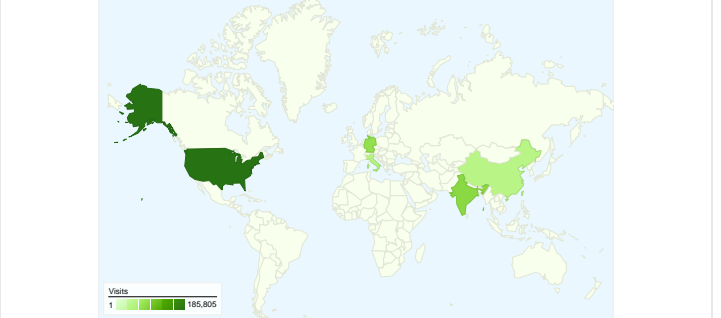

Site Usage

Visitors Overview

Map Overlay

Traffic Sources Overview

Content Overview

Pages	Pageviews	% Pageviews
/	1,219,843	36.62%
/index.php	132,426	3.98%
/book/index.php	114,930	3.45%
/examples/index.php	99,438	2.99%
/download.php	91,876	2.76%

552,808 people visited this site

958,160 Visits

552,808 Absolute Unique Visitors

3,331,133 Pageviews

3.48 Average Pageviews

00:04:04 Time on Site

45.92% Bounce Rate

57.30% New Visits

All traffic sources sent a total of 958,160 visits

-  15.09% Direct Traffic
-  41.45% Referring Sites
-  43.46% Search Engines

- **Search Engines**
416,404.00 (43.46%)
- **Referring Sites**
397,161.00 (41.45%)
- **Direct Traffic**
144,591.00 (15.09%)
- **Other**
4 (> 0.00%)

958,160 visits came from 207 countries/territories

Site Usage						
Visits	Pages/Visit	Avg. Time on Site	% New Visits	Bounce Rate		
958,160 % of Site Total: 100.00%	3.48 Site Avg: 3.48 (0.00%)	00:04:04 Site Avg: 00:04:04 (0.00%)	57.46% Site Avg: 57.30% (0.28%)	45.92% Site Avg: 45.92% (0.00%)		
Country/Territory	Visits	Pages/Visit	Avg. Time on Site	% New Visits	Bounce Rate	
United States	185,805	3.67	00:04:06	58.22%	44.41%	
India	82,134	2.79	00:03:45	60.67%	49.95%	
Germany	76,058	3.75	00:04:01	52.92%	46.10%	
Italy	45,459	3.84	00:04:24	56.99%	42.64%	
China	42,831	3.21	00:04:17	63.29%	44.01%	
France	42,119	3.91	00:04:19	54.78%	44.74%	
Japan	39,427	3.13	00:03:39	56.03%	51.73%	
Spain	35,934	3.78	00:04:23	54.27%	43.00%	
United Kingdom	33,162	3.74	00:04:03	57.84%	43.97%	