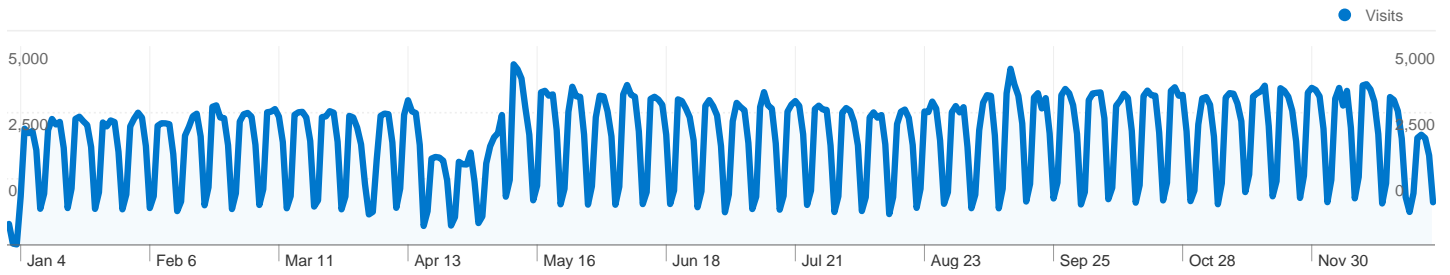

552,808 people visited this site

958,160 Visits

552,808 Absolute Unique Visitors

3,331,133 Pageviews

3.48 Average Pageviews

00:04:04 Time on Site

45.92% Bounce Rate

57.30% New Visits

All traffic sources sent a total of 958,160 visits

-  15.09% Direct Traffic
-  41.45% Referring Sites
-  43.46% Search Engines

- **Search Engines**
416,404.00 (43.46%)
- **Referring Sites**
397,161.00 (41.45%)
- **Direct Traffic**
144,591.00 (15.09%)
- **Other**
4 (> 0.00%)

958,160 visits came from 207 countries/territories

Site Usage						
Visits	Pages/Visit	Avg. Time on Site	% New Visits	Bounce Rate		
958,160 % of Site Total: 100.00%	3.48 Site Avg: 3.48 (0.00%)	00:04:04 Site Avg: 00:04:04 (0.00%)	57.46% Site Avg: 57.30% (0.28%)	45.92% Site Avg: 45.92% (0.00%)		
Country/Territory	Visits	Pages/Visit	Avg. Time on Site	% New Visits	Bounce Rate	
United States	185,805	3.67	00:04:06	58.22%	44.41%	
India	82,134	2.79	00:03:45	60.67%	49.95%	
Germany	76,058	3.75	00:04:01	52.92%	46.10%	
Italy	45,459	3.84	00:04:24	56.99%	42.64%	
China	42,831	3.21	00:04:17	63.29%	44.01%	
France	42,119	3.91	00:04:19	54.78%	44.74%	
Japan	39,427	3.13	00:03:39	56.03%	51.73%	
Spain	35,934	3.78	00:04:23	54.27%	43.00%	
United Kingdom	33,162	3.74	00:04:03	57.84%	43.97%	