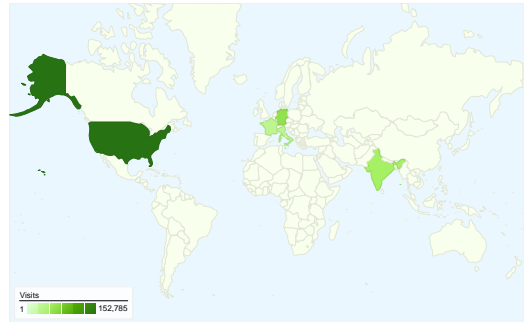

Site Usage

694,832 Visits

48.04% Bounce Rate

1,866,529 Pageviews

00:04:00 Avg. Time on Site

2.69 Pages/Visit

55.89% % New Visits

Visitors Overview

Visitors
388,365

Map Overlay world

Traffic Sources Overview

- **Search Engines**
312,992.00 (45.05%)
- **Referring Sites**
290,053.00 (41.74%)
- **Direct Traffic**
91,557.00 (13.18%)
- **Other**
230 (0.03%)

All traffic sources sent a total of 694,832 visits

-  13.18% Direct Traffic
-  41.74% Referring Sites
-  45.05% Search Engines

- **Search Engines**
312,992.00 (45.05%)
- **Referring Sites**
290,053.00 (41.74%)
- **Direct Traffic**
91,557.00 (13.18%)
- **Other**
230 (0.03%)

694,832 visits came from 190 countries/territories

Site Usage

Country/Territory	Visits	Pages/Visit	Avg. Time on Site	% New Visits	Bounce Rate
United States	152,785	2.68	00:03:57	57.27%	47.85%
Germany	61,401	2.82	00:04:08	52.95%	44.50%
India	50,692	2.49	00:04:05	55.67%	51.25%
Italy	31,769	2.89	00:04:21	54.30%	42.09%
France	30,899	2.90	00:04:06	53.78%	44.38%
Japan	29,371	2.89	00:03:33	52.52%	49.16%
Spain	29,147	2.91	00:04:23	49.01%	42.86%
Belgium	26,277	2.03	00:02:23	64.46%	65.81%
China	23,718	2.58	00:04:10	59.59%	46.52%