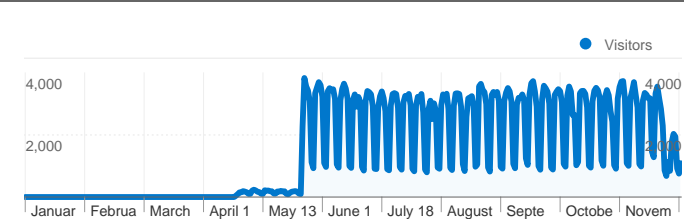

Site Usage

694,832 Visits

48.04% Bounce Rate

1,866,529 Pageviews

00:04:00 Avg. Time on Site

2.69 Pages/Visit

55.89% % New Visits

Visitors Overview

All traffic sources sent a total of 694,832 visits

-  13.18% Direct Traffic
-  41.74% Referring Sites
-  45.05% Search Engines

- **Search Engines**
312,992.00 (45.05%)
- **Referring Sites**
290,053.00 (41.74%)
- **Direct Traffic**
91,557.00 (13.18%)
- **Other**
230 (0.03%)

694,832 visits came from 190 countries/territories

Site Usage

Country/Territory	Visits	Pages/Visit	Avg. Time on Site	% New Visits	Bounce Rate
United States	152,785	2.68	00:03:57	57.27%	47.85%
Germany	61,401	2.82	00:04:08	52.95%	44.50%
India	50,692	2.49	00:04:05	55.67%	51.25%
Italy	31,769	2.89	00:04:21	54.30%	42.09%
France	30,899	2.90	00:04:06	53.78%	44.38%
Japan	29,371	2.89	00:03:33	52.52%	49.16%
Spain	29,147	2.91	00:04:23	49.01%	42.86%
Belgium	26,277	2.03	00:02:23	64.46%	65.81%
China	23,718	2.58	00:04:10	59.59%	46.52%

United Kingdom	23,704	2.65	00:03:52	58.44%	47.92%
----------------	---------------	------	----------	--------	--------

1 - 10 of 190

Pages on this site were viewed a total of 1,866,529 times

1,866,529 Pageviews