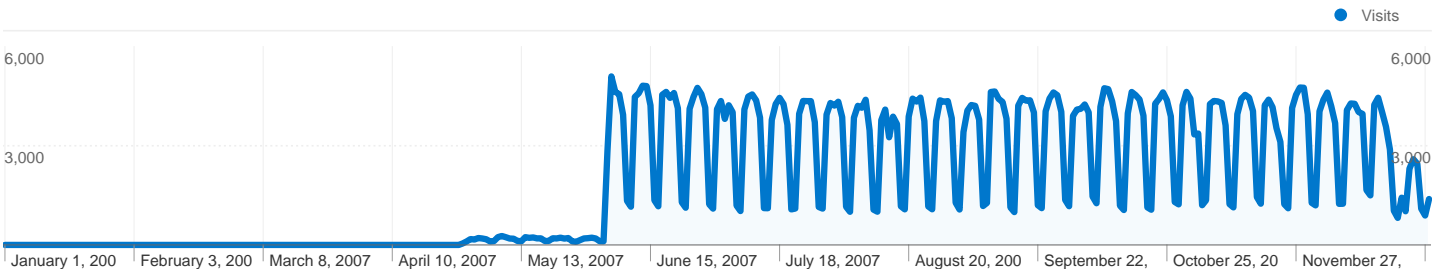

Site Usage

694,832 Visits

48.04% Bounce Rate

1,866,529 Pageviews

00:04:00 Avg. Time on Site

2.69 Pages/Visit

55.89% % New Visits

Visitors Overview

Content Overview

Pages	Pageviews	% Pageviews
/tutorial/	466,468	24.99%
/iText/	377,999	20.25%
/iText/docs.html	180,384	9.66%
/iText/download.html	178,026	9.54%
/tutorial/general/index.php	29,186	1.56%

388,365 people visited this site

- 694,832 Visits**
- 388,365 Absolute Unique Visitors**
- 1,866,529 Pageviews**
- 2.69 Average Pageviews**
- 00:04:00 Time on Site**
- 48.04% Bounce Rate**
- 55.89% New Visits**

Technical Profile

Browser	Visits	% visits	Connection Speed	Visits	% visits
Internet Explorer	340,930	49.07%	Unknown	321,059	46.21%
Firefox	311,915	44.89%	DSL	157,102	22.61%
Opera	19,006	2.74%	T1	107,375	15.45%
Safari	11,765	1.69%	Cable	63,293	9.11%
Mozilla	7,928	1.14%	Dialup	42,828	6.16%

694,832 visits came from 190 countries/territories

Site Usage

Country/Territory	Visits	Pages/Visit	Avg. Time on Site	% New Visits	Bounce Rate
United States	152,785	2.68	00:03:57	57.27%	47.85%
Germany	61,401	2.82	00:04:08	52.95%	44.50%
India	50,692	2.49	00:04:05	55.67%	51.25%
Italy	31,769	2.89	00:04:21	54.30%	42.09%
France	30,899	2.90	00:04:06	53.78%	44.38%
Japan	29,371	2.89	00:03:33	52.52%	49.16%
Spain	29,147	2.91	00:04:23	49.01%	42.86%
Belgium	26,277	2.03	00:02:23	64.46%	65.81%
China	23,718	2.58	00:04:10	59.59%	46.52%