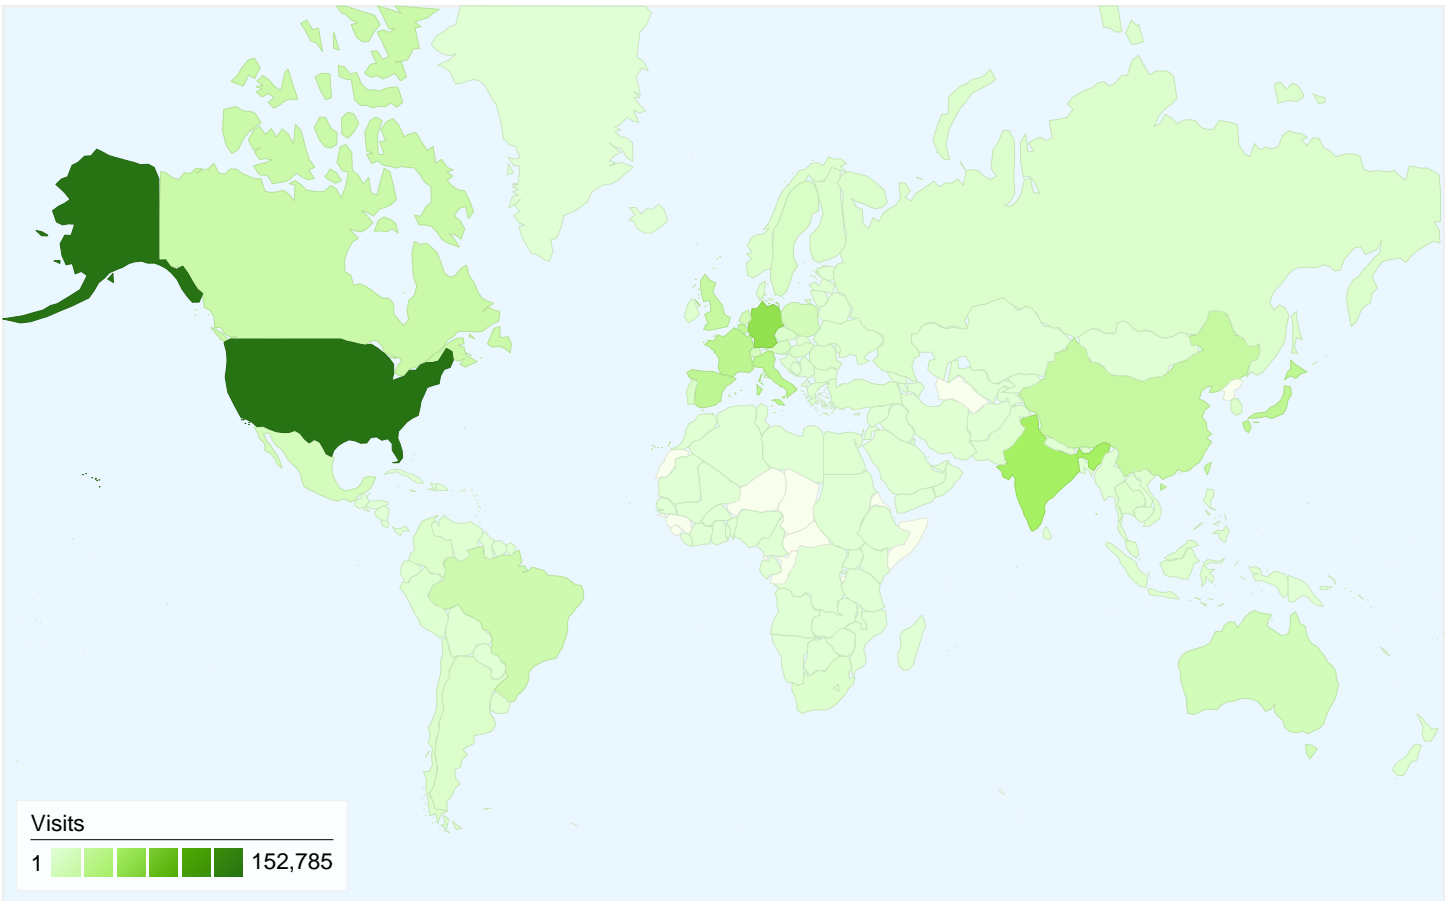

Visitors
388,365

Map Overlay world

Traffic Sources Overview

- **Search Engines**
312,992.00 (45.05%)
- **Referring Sites**
290,053.00 (41.74%)
- **Direct Traffic**
91,557.00 (13.18%)
- **Other**
230 (0.03%)

All traffic sources sent a total of 694,832 visits

-  13.18% Direct Traffic
-  41.74% Referring Sites
-  45.05% Search Engines

- **Search Engines**
312,992.00 (45.05%)
- **Referring Sites**
290,053.00 (41.74%)
- **Direct Traffic**
91,557.00 (13.18%)
- **Other**
230 (0.03%)

694,832 visits came from 190 countries/territories

Site Usage

Country/Territory	Visits	Pages/Visit	Avg. Time on Site	% New Visits	Bounce Rate
United States	152,785	2.68	00:03:57	57.27%	47.85%
Germany	61,401	2.82	00:04:08	52.95%	44.50%
India	50,692	2.49	00:04:05	55.67%	51.25%
Italy	31,769	2.89	00:04:21	54.30%	42.09%
France	30,899	2.90	00:04:06	53.78%	44.38%
Japan	29,371	2.89	00:03:33	52.52%	49.16%
Spain	29,147	2.91	00:04:23	49.01%	42.86%
Belgium	26,277	2.03	00:02:23	64.46%	65.81%
China	23,718	2.58	00:04:10	59.59%	46.52%

United Kingdom	23,704	2.65	00:03:52	58.44%	47.92%
----------------	---------------	------	----------	--------	--------

1 - 10 of 190

Pages on this site were viewed a total of 1,866,529 times

1,866,529 Pageviews