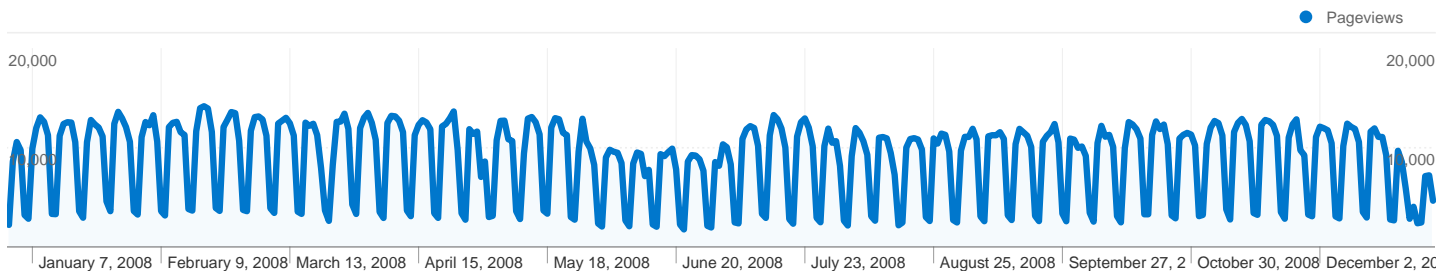

Pages on this site were viewed a total of 3,212,352 times

3,212,352 Pageviews

2,136,926 Unique Views

45.51% Bounce Rate

Top Content

Pages	Pageviews	% Pageviews
/iText/	637,711	19.85%
/tutorial/	536,110	16.69%
/iText/download.html	331,435	10.32%
/iText/docs.html	290,926	9.06%
/tutorial/general/index.php	118,452	3.69%