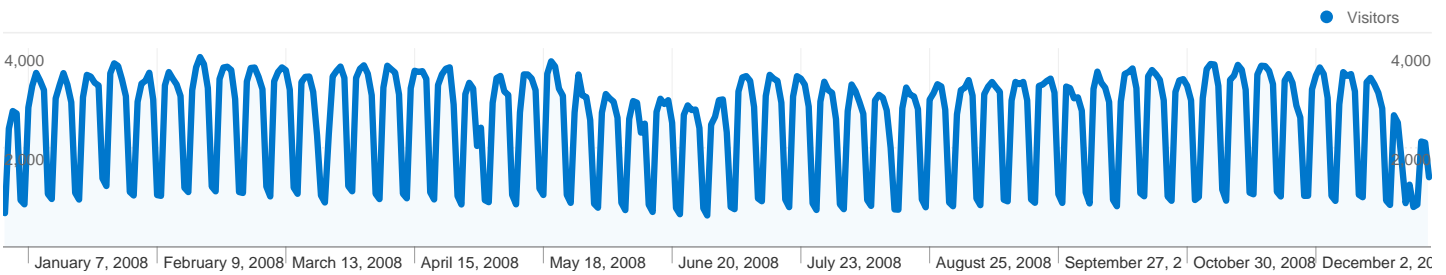

664,580 people visited this site

- 1,172,214** Visits
- 664,580** Absolute Unique Visitors
- 3,212,352** Pageviews
- 2.74** Average Pageviews
- 00:04:00** Time on Site
- 45.51%** Bounce Rate
- 55.68%** New Visits

All traffic sources sent a total of 1,172,214 visits

-  12.66% Direct Traffic
-  39.16% Referring Sites
-  48.16% Search Engines

-  **Search Engines**
564,578.00 (48.16%)
-  **Referring Sites**
459,074.00 (39.16%)
-  **Direct Traffic**
148,442.00 (12.66%)
-  **Other**
120 (0.01%)

1,172,214 visits came from 208 countries/territories

Site Usage						
Visits	Pages/Visit	Avg. Time on Site	% New Visits	Bounce Rate		
1,172,214 % of Site Total: 100.00%	2.74 Site Avg: 2.74 (0.00%)	00:04:00 Site Avg: 00:04:00 (0.00%)	55.76% Site Avg: 55.68% (0.14%)	45.51% Site Avg: 45.51% (0.00%)		
Country/Territory	Visits	Pages/Visit	Avg. Time on Site	% New Visits	Bounce Rate	
United States	247,975	2.75	00:03:56	56.78%	45.59%	
Germany	103,495	2.93	00:04:17	51.01%	42.50%	
India	95,593	2.46	00:04:01	57.73%	50.16%	
France	55,471	2.93	00:04:11	53.58%	41.66%	
Italy	55,318	2.97	00:04:17	54.82%	39.62%	
Spain	48,872	2.96	00:04:23	52.36%	40.34%	
Japan	45,259	2.77	00:03:19	54.91%	46.76%	
China	41,075	2.70	00:04:16	61.69%	41.84%	
United Kingdom	39,484	2.77	00:04:03	56.47%	45.42%	

Belgium	37,623	2.07	00:02:28	52.58%	64.62%
					1 - 10 of 208

Pages on this site were viewed a total of 3,212,352 times

3,212,352 Pageviews

2,136,926 Unique Views

45.51% Bounce Rate

Top Content

Pages	Pageviews	% Pageviews
/iText/	637,711	19.85%
/tutorial/	536,110	16.69%
/iText/download.html	331,435	10.32%
/iText/docs.html	290,926	9.06%
/tutorial/general/index.php	118,452	3.69%