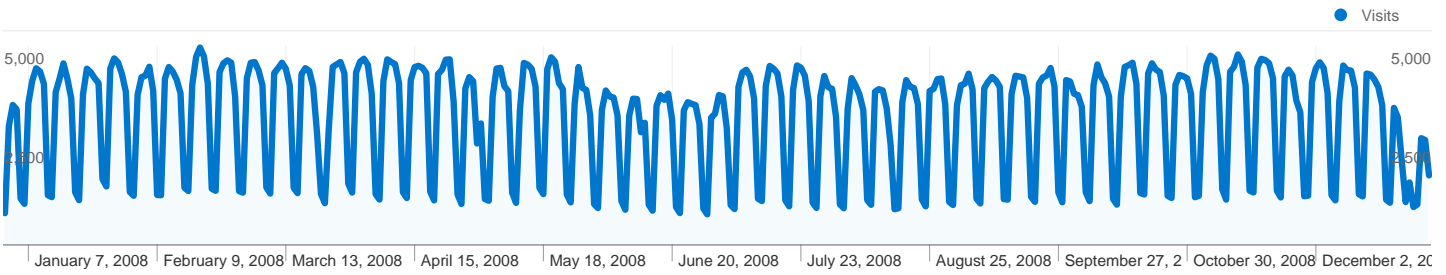

664,580 people visited this site

- 1,172,214** Visits
- 664,580** Absolute Unique Visitors
- 3,212,352** Pageviews
- 2.74** Average Pageviews
- 00:04:00** Time on Site
- 45.51%** Bounce Rate
- 55.68%** New Visits

All traffic sources sent a total of 1,172,214 visits

-  12.66% Direct Traffic
-  39.16% Referring Sites
-  48.16% Search Engines

-  **Search Engines**
564,578.00 (48.16%)
-  **Referring Sites**
459,074.00 (39.16%)
-  **Direct Traffic**
148,442.00 (12.66%)
-  **Other**
120 (0.01%)

1,172,214 visits came from 208 countries/territories

Site Usage						
Visits	Pages/Visit	Avg. Time on Site	% New Visits	Bounce Rate		
1,172,214 % of Site Total: 100.00%	2.74 Site Avg: 2.74 (0.00%)	00:04:00 Site Avg: 00:04:00 (0.00%)	55.76% Site Avg: 55.68% (0.14%)	45.51% Site Avg: 45.51% (0.00%)		
Country/Territory	Visits	Pages/Visit	Avg. Time on Site	% New Visits	Bounce Rate	
United States	247,975	2.75	00:03:56	56.78%	45.59%	
Germany	103,495	2.93	00:04:17	51.01%	42.50%	
India	95,593	2.46	00:04:01	57.73%	50.16%	
France	55,471	2.93	00:04:11	53.58%	41.66%	
Italy	55,318	2.97	00:04:17	54.82%	39.62%	
Spain	48,872	2.96	00:04:23	52.36%	40.34%	
Japan	45,259	2.77	00:03:19	54.91%	46.76%	
China	41,075	2.70	00:04:16	61.69%	41.84%	
United Kingdom	39,484	2.77	00:04:03	56.47%	45.42%	

Belgium	37,623	2.07	00:02:28	52.58%	64.62%
					1 - 10 of 208

Pages on this site were viewed a total of 3,212,352 times

3,212,352 Pageviews

2,136,926 Unique Views

45.51% Bounce Rate

Top Content

Pages	Pageviews	% Pageviews
/iText/	637,711	19.85%
/tutorial/	536,110	16.69%
/iText/download.html	331,435	10.32%
/iText/docs.html	290,926	9.06%
/tutorial/general/index.php	118,452	3.69%