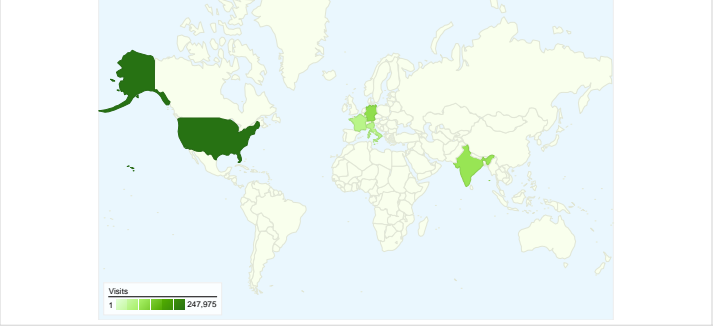

Map Overlay world