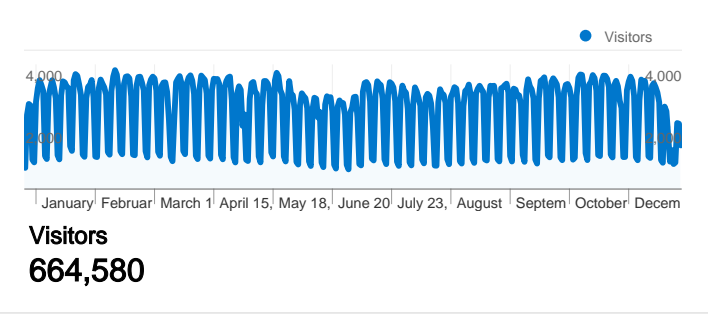

Visitors Overview