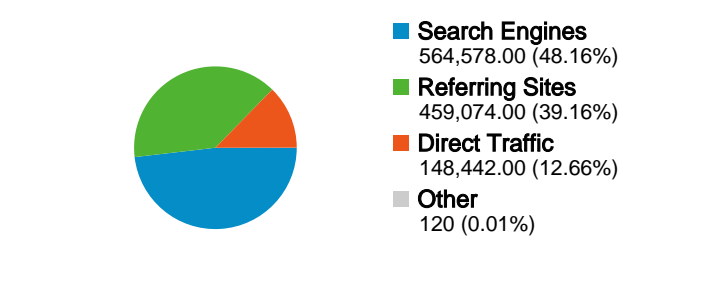

Traffic Sources Overview

Content Overview

Pages	Pageviews	% Pageviews
/iText/	637,711	19.85%
/tutorial/	536,110	16.69%
/iText/download.html	331,435	10.32%
/iText/docs.html	290,926	9.06%
/tutorial/general/index.php	118,452	3.69%