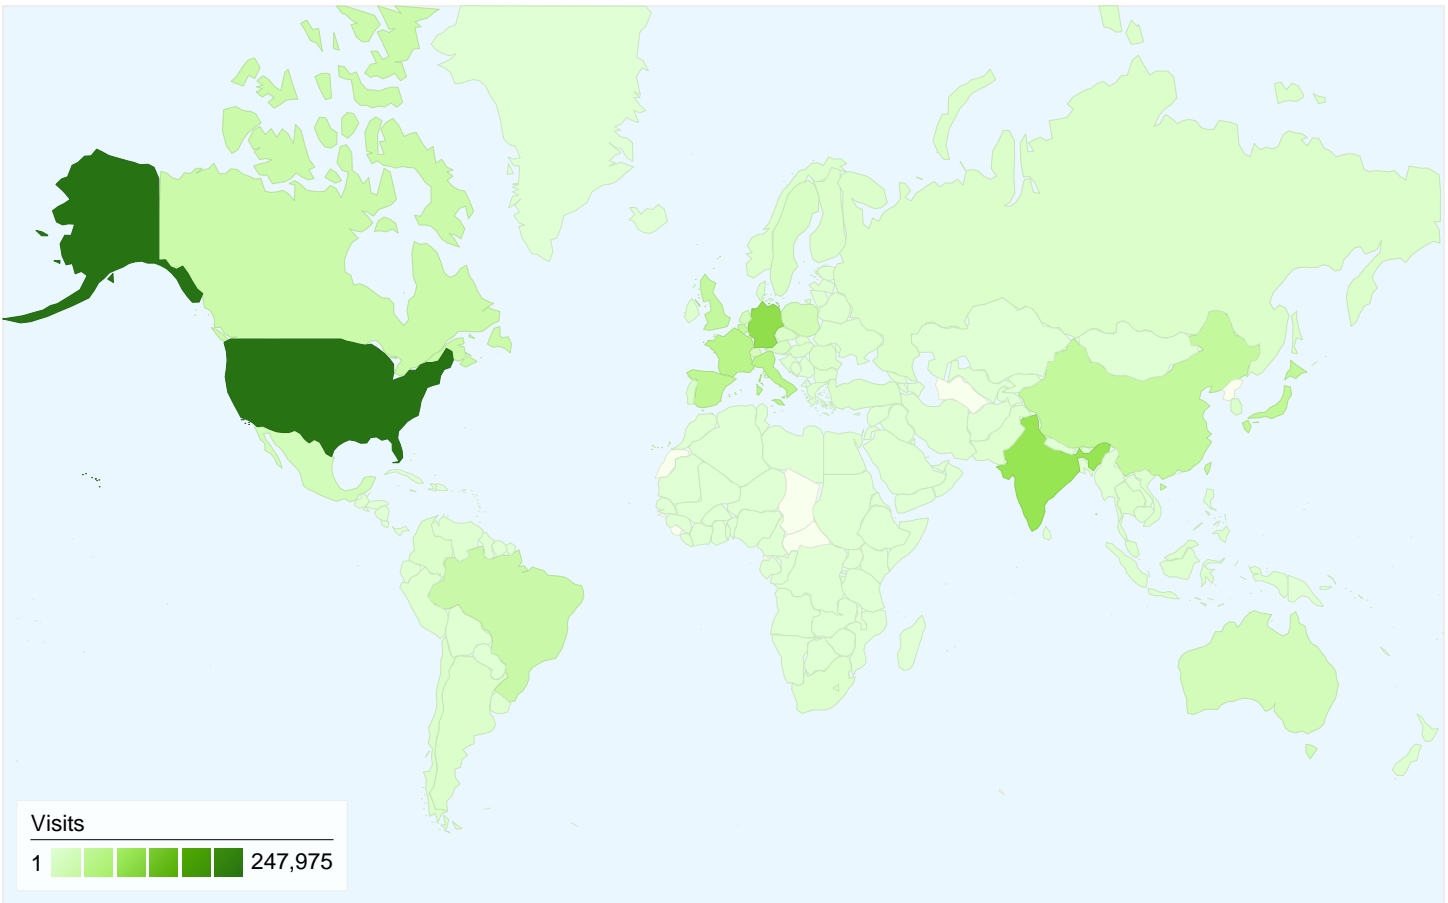

664,580 people visited this site

- 1,172,214** Visits
- 664,580** Absolute Unique Visitors
- 3,212,352** Pageviews
- 2.74** Average Pageviews
- 00:04:00** Time on Site
- 45.51%** Bounce Rate
- 55.68%** New Visits

All traffic sources sent a total of 1,172,214 visits

-  12.66% Direct Traffic
-  39.16% Referring Sites
-  48.16% Search Engines

-  **Search Engines**
564,578.00 (48.16%)
-  **Referring Sites**
459,074.00 (39.16%)
-  **Direct Traffic**
148,442.00 (12.66%)
-  **Other**
120 (0.01%)

Top Traffic Sources

Sources	Visits	% visits	Keywords	Visits	% visits
google (organic)	552,374	47.12%	itext	186,168	32.97%
lowagie.com (referral)	213,679	18.23%	itext api	9,762	1.73%
(direct) ((none))	148,442	12.66%	java pdf	8,842	1.57%
itextdocs.lowagie.com (referral)	23,022	1.96%	itext tutorial	8,727	1.55%
itextsharp.sourceforge.net	15,957	1.36%	lowagie	8,458	1.50%

1,172,214 visits came from 208 countries/territories

Site Usage						
Visits	Pages/Visit	Avg. Time on Site	% New Visits	Bounce Rate		
1,172,214 % of Site Total: 100.00%	2.74 Site Avg: 2.74 (0.00%)	00:04:00 Site Avg: 00:04:00 (0.00%)	55.76% Site Avg: 55.68% (0.14%)	45.51% Site Avg: 45.51% (0.00%)		
Country/Territory	Visits	Pages/Visit	Avg. Time on Site	% New Visits	Bounce Rate	
United States	247,975	2.75	00:03:56	56.78%	45.59%	
Germany	103,495	2.93	00:04:17	51.01%	42.50%	
India	95,593	2.46	00:04:01	57.73%	50.16%	
France	55,471	2.93	00:04:11	53.58%	41.66%	
Italy	55,318	2.97	00:04:17	54.82%	39.62%	
Spain	48,872	2.96	00:04:23	52.36%	40.34%	
Japan	45,259	2.77	00:03:19	54.91%	46.76%	
China	41,075	2.70	00:04:16	61.69%	41.84%	
United Kingdom	39,484	2.77	00:04:03	56.47%	45.42%	