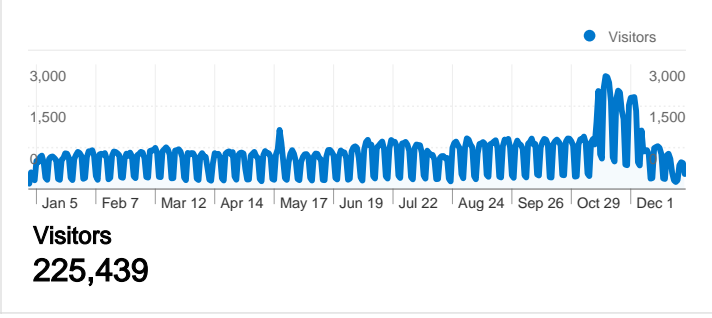

Visitors Overview