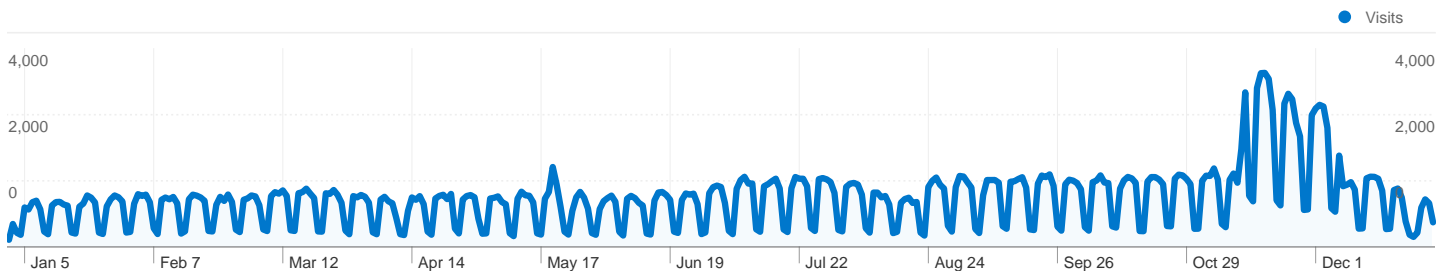

225,439 people visited this site

353,012 Visits

225,439 Absolute Unique Visitors

1,605,607 Pageviews

4.55 Average Pageviews

00:04:06 Time on Site

46.07% Bounce Rate

63.29% New Visits

All traffic sources sent a total of 353,012 visits

- Referring Sites
253,660.00 (71.86%)
- Search Engines
55,958.00 (15.85%)
- Direct Traffic
43,393.00 (12.29%)
- Other
1 (> 0.00%)

Top Traffic Sources

| Sources | Visits | % visits | Keywords | Visits | % visits |
|----------------------------|--------|----------|-----------------|--------|----------|
| lowagie.com (referral) | 63,736 | 18.05% | itext tutorial | 1,202 | 2.15% |
| google (organic) | 54,719 | 15.50% | itext in action | 1,020 | 1.82% |
| itextsharp.sourceforge.net | 44,250 | 12.53% | itext examples | 968 | 1.73% |
| (direct) ((none)) | 43,393 | 12.29% | itextsharp | 932 | 1.67% |
| 1t3xt.com (referral) | 36,356 | 10.30% | itext | 764 | 1.37% |

353,012 visits came from 186 countries/territories

Site Usage

| Country/Territory | Visits | Pages/Visit | Avg. Time on Site | % New Visits | Bounce Rate |
|-----------------------|---------------|-------------|-------------------|--------------|-------------|
| United States | 81,703 | 4.41 | 00:03:46 | 64.74% | 45.09% |
| Germany | 30,622 | 5.06 | 00:04:13 | 61.06% | 44.25% |
| India | 28,160 | 3.96 | 00:04:15 | 64.79% | 50.07% |
| Italy | 16,904 | 4.94 | 00:03:57 | 64.74% | 43.58% |
| France | 14,513 | 5.11 | 00:04:07 | 62.79% | 44.00% |
| United Kingdom | 13,781 | 4.48 | 00:03:45 | 66.31% | 45.75% |
| Spain | 13,766 | 4.74 | 00:04:33 | 62.73% | 44.30% |
| Canada | 10,910 | 4.58 | 00:03:59 | 63.12% | 45.11% |
| China | 10,157 | 4.29 | 00:04:33 | 67.94% | 46.87% |