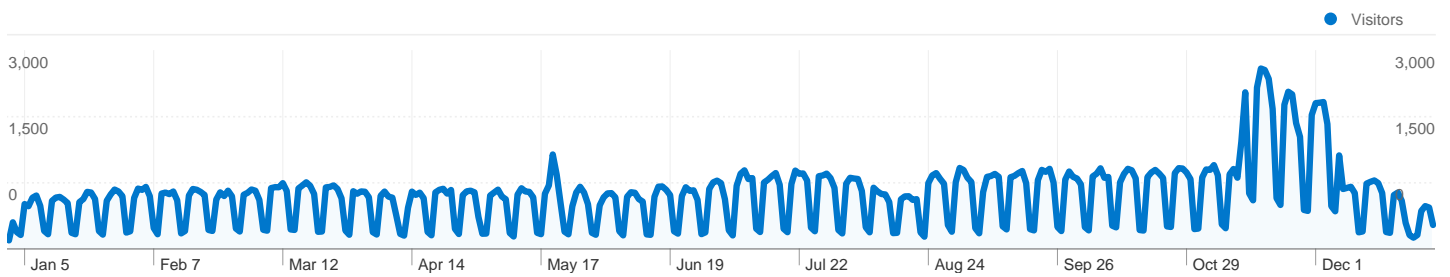

225,439 people visited this site

353,012 Visits

225,439 Absolute Unique Visitors

1,605,607 Pageviews

4.55 Average Pageviews

00:04:06 Time on Site

46.07% Bounce Rate

63.29% New Visits

All traffic sources sent a total of 353,012 visits

- Referring Sites
253,660.00 (71.86%)
- Search Engines
55,958.00 (15.85%)
- Direct Traffic
43,393.00 (12.29%)
- Other
1 (> 0.00%)

Top Traffic Sources

| Sources | Visits | % visits | Keywords | Visits | % visits |
|----------------------------|--------|----------|-----------------|--------|----------|
| lowagie.com (referral) | 63,736 | 18.05% | itext tutorial | 1,202 | 2.15% |
| google (organic) | 54,719 | 15.50% | itext in action | 1,020 | 1.82% |
| itextsharp.sourceforge.net | 44,250 | 12.53% | itext examples | 968 | 1.73% |
| (direct) ((none)) | 43,393 | 12.29% | itextsharp | 932 | 1.67% |
| 1t3xt.com (referral) | 36,356 | 10.30% | itext | 764 | 1.37% |

353,012 visits came from 186 countries/territories

Site Usage

| Country/Territory | Visits | Pages/Visit | Avg. Time on Site | % New Visits | Bounce Rate |
|-----------------------|---------------|-------------|-------------------|--------------|-------------|
| United States | 81,703 | 4.41 | 00:03:46 | 64.74% | 45.09% |
| Germany | 30,622 | 5.06 | 00:04:13 | 61.06% | 44.25% |
| India | 28,160 | 3.96 | 00:04:15 | 64.79% | 50.07% |
| Italy | 16,904 | 4.94 | 00:03:57 | 64.74% | 43.58% |
| France | 14,513 | 5.11 | 00:04:07 | 62.79% | 44.00% |
| United Kingdom | 13,781 | 4.48 | 00:03:45 | 66.31% | 45.75% |
| Spain | 13,766 | 4.74 | 00:04:33 | 62.73% | 44.30% |
| Canada | 10,910 | 4.58 | 00:03:59 | 63.12% | 45.11% |
| China | 10,157 | 4.29 | 00:04:33 | 67.94% | 46.87% |