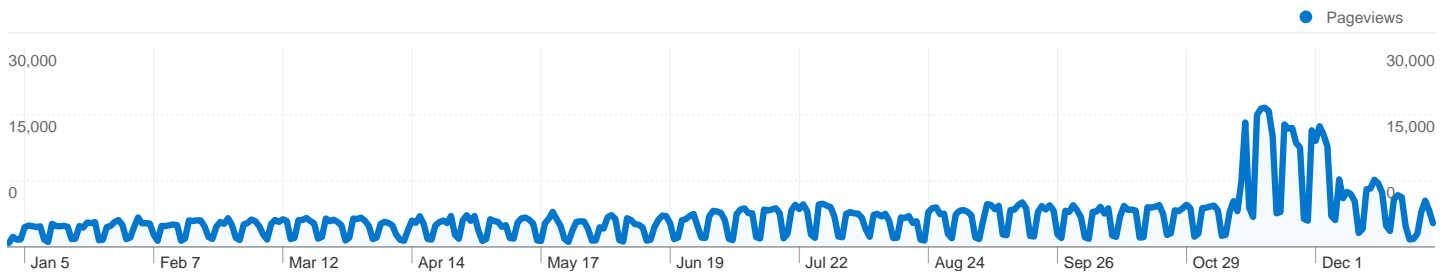

Pages on this site were viewed a total of 1,605,607 times

1,605,607 Pageviews

1,049,543 Unique Views

46.07% Bounce Rate

Top Content

Pages	Pageviews	% Pageviews
/docs/book.php	123,925	7.72%
/examples/itext-in-action.php	109,422	6.81%
/tutorials/keywords/	76,932	4.79%
/downloads/index.php	41,678	2.60%
/examples/browse/	33,736	2.10%