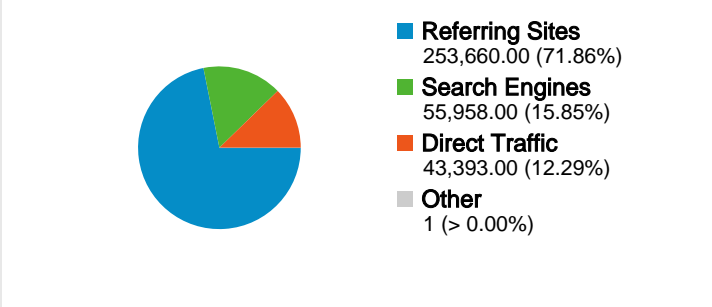

Traffic Sources Overview

Content Overview

Pages	Pageviews	% Pageviews
/docs/book.php	123,925	7.72%
/examples/itext-in-action.php	109,422	6.81%
/tutorials/keywords/	76,932	4.79%
/downloads/index.php	41,678	2.60%
/examples/browse/	33,736	2.10%