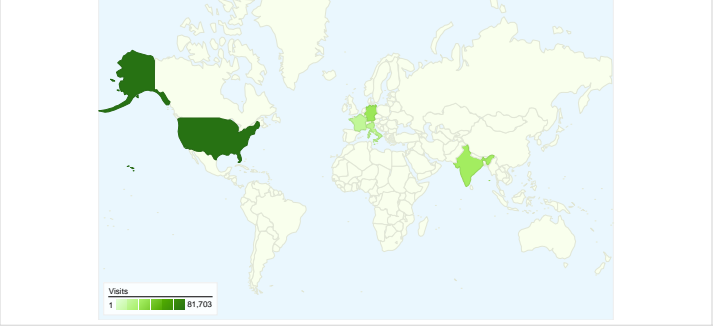

Map Overlay world