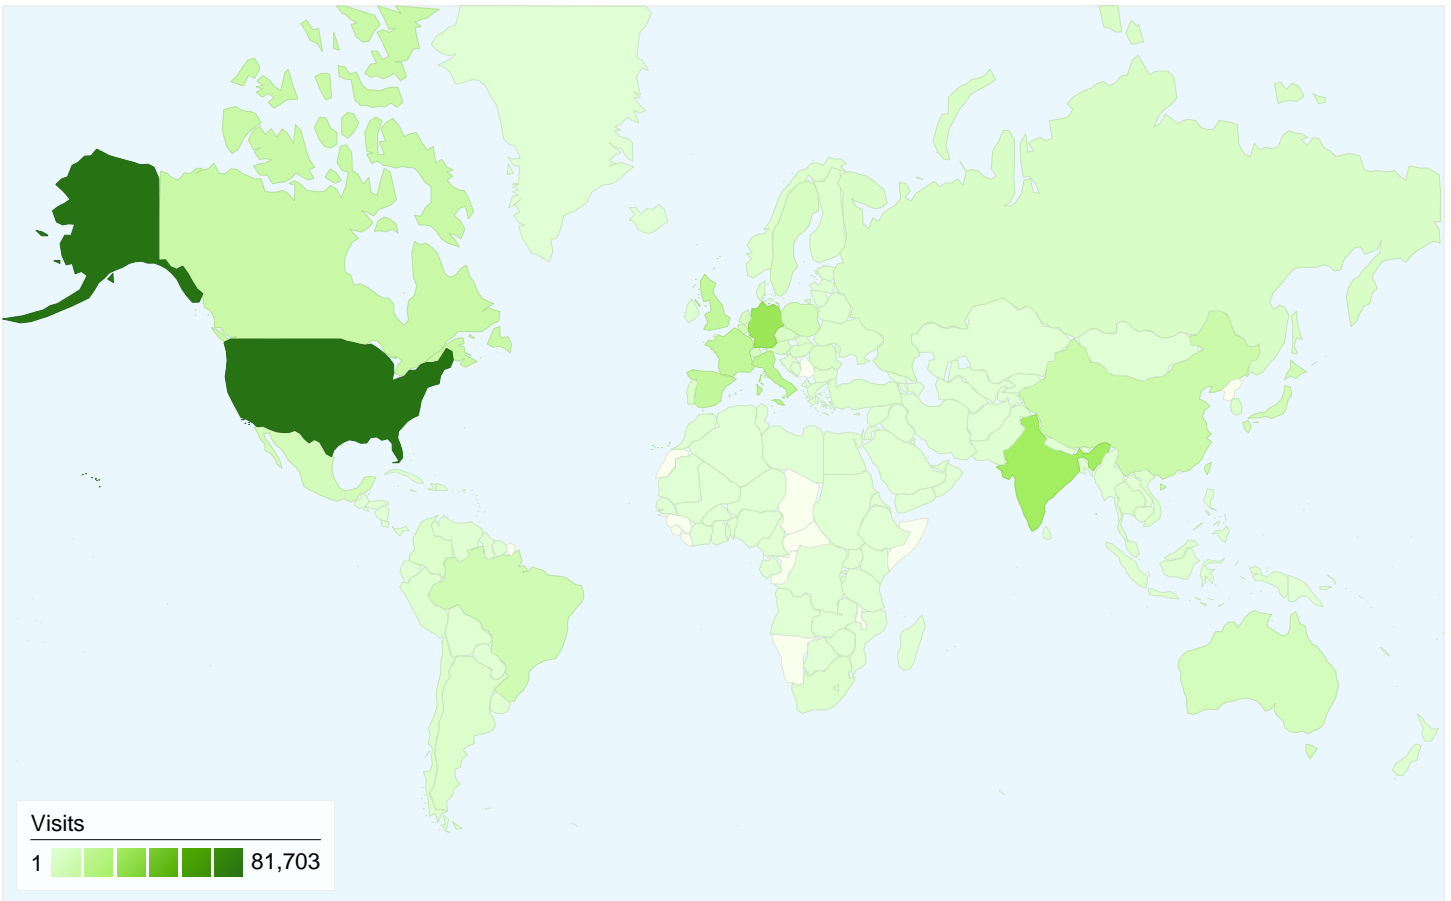

225,439 people visited this site

353,012 Visits

225,439 Absolute Unique Visitors

1,605,607 Pageviews

4.55 Average Pageviews

00:04:06 Time on Site

46.07% Bounce Rate

63.29% New Visits

All traffic sources sent a total of 353,012 visits

- Referring Sites
253,660.00 (71.86%)
- Search Engines
55,958.00 (15.85%)
- Direct Traffic
43,393.00 (12.29%)
- Other
1 (> 0.00%)

Top Traffic Sources

| Sources | Visits | % visits | Keywords | Visits | % visits |
|----------------------------|--------|----------|-----------------|--------|----------|
| lowagie.com (referral) | 63,736 | 18.05% | itext tutorial | 1,202 | 2.15% |
| google (organic) | 54,719 | 15.50% | itext in action | 1,020 | 1.82% |
| itextsharp.sourceforge.net | 44,250 | 12.53% | itext examples | 968 | 1.73% |
| (direct) ((none)) | 43,393 | 12.29% | itextsharp | 932 | 1.67% |
| 1t3xt.com (referral) | 36,356 | 10.30% | itext | 764 | 1.37% |

353,012 visits came from 186 countries/territories

Site Usage

| Country/Territory | Visits | Pages/Visit | Avg. Time on Site | % New Visits | Bounce Rate |
|-----------------------|---------------|-------------|-------------------|--------------|-------------|
| United States | 81,703 | 4.41 | 00:03:46 | 64.74% | 45.09% |
| Germany | 30,622 | 5.06 | 00:04:13 | 61.06% | 44.25% |
| India | 28,160 | 3.96 | 00:04:15 | 64.79% | 50.07% |
| Italy | 16,904 | 4.94 | 00:03:57 | 64.74% | 43.58% |
| France | 14,513 | 5.11 | 00:04:07 | 62.79% | 44.00% |
| United Kingdom | 13,781 | 4.48 | 00:03:45 | 66.31% | 45.75% |
| Spain | 13,766 | 4.74 | 00:04:33 | 62.73% | 44.30% |
| Canada | 10,910 | 4.58 | 00:03:59 | 63.12% | 45.11% |
| China | 10,157 | 4.29 | 00:04:33 | 67.94% | 46.87% |