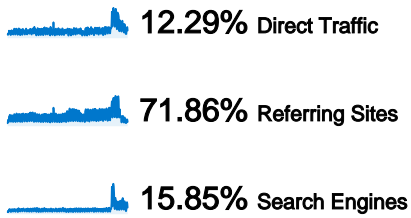

225,439 people visited this site

353,012 Visits

225,439 Absolute Unique Visitors

1,605,607 Pageviews

4.55 Average Pageviews

00:04:06 Time on Site

46.07% Bounce Rate

63.29% New Visits

All traffic sources sent a total of 353,012 visits

- Referring Sites
253,660.00 (71.86%)
- Search Engines
55,958.00 (15.85%)
- Direct Traffic
43,393.00 (12.29%)
- Other
1 (> 0.00%)

Top Traffic Sources

| Sources | Visits | % visits | Keywords | Visits | % visits |
|----------------------------|--------|----------|-----------------|--------|----------|
| lowagie.com (referral) | 63,736 | 18.05% | itext tutorial | 1,202 | 2.15% |
| google (organic) | 54,719 | 15.50% | itext in action | 1,020 | 1.82% |
| itextsharp.sourceforge.net | 44,250 | 12.53% | itext examples | 968 | 1.73% |
| (direct) ((none)) | 43,393 | 12.29% | itextsharp | 932 | 1.67% |
| 1t3xt.com (referral) | 36,356 | 10.30% | itext | 764 | 1.37% |

353,012 visits came from 186 countries/territories

Site Usage

| Country/Territory | Visits | Pages/Visit | Avg. Time on Site | % New Visits | Bounce Rate |
|-----------------------|---------------|-------------|-------------------|--------------|-------------|
| United States | 81,703 | 4.41 | 00:03:46 | 64.74% | 45.09% |
| Germany | 30,622 | 5.06 | 00:04:13 | 61.06% | 44.25% |
| India | 28,160 | 3.96 | 00:04:15 | 64.79% | 50.07% |
| Italy | 16,904 | 4.94 | 00:03:57 | 64.74% | 43.58% |
| France | 14,513 | 5.11 | 00:04:07 | 62.79% | 44.00% |
| United Kingdom | 13,781 | 4.48 | 00:03:45 | 66.31% | 45.75% |
| Spain | 13,766 | 4.74 | 00:04:33 | 62.73% | 44.30% |
| Canada | 10,910 | 4.58 | 00:03:59 | 63.12% | 45.11% |
| China | 10,157 | 4.29 | 00:04:33 | 67.94% | 46.87% |