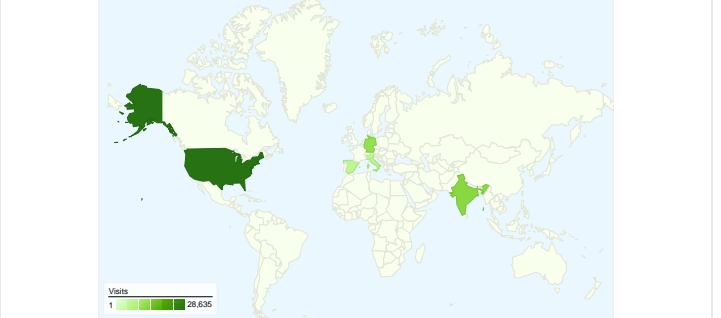

**Site Usage**

**Visitors Overview**

**Map Overlay**

**Traffic Sources Overview**

**Content Overview**

Pages	Pageviews	% Pageviews
/examples/itext-in-action.php	102,411	13.70%
/examples/browse/?page=toc&i	23,381	3.13%
/examples/browse/?page=toc&i	18,193	2.43%
/examples/browse/index.php	16,522	2.21%
/examples/browse/?page=toc&i	16,224	2.17%

## 68,396 people visited this site

133,423 Visits

68,396 Absolute Unique Visitors

747,290 Pageviews

5.60 Average Pageviews

00:05:53 Time on Site

44.74% Bounce Rate

49.39% New Visits

All traffic sources sent a total of 133,423 visits

-  15.91% Direct Traffic
-  44.22% Referring Sites
-  39.87% Search Engines

- **Referring Sites**  
58,997.00 (44.22%)
- **Search Engines**  
53,192.00 (39.87%)
- **Direct Traffic**  
21,234.00 (15.91%)

## 133,423 visits came from 168 countries/territories

Site Usage

Country/Territory	Visits	Pages/Visit	Avg. Time on Site	% New Visits	Bounce Rate
<b>Visits</b> <b>133,423</b> % of Site Total: 100.00%	<b>Pages/Visit</b> <b>5.60</b> Site Avg: 5.60 (0.00%)	<b>Avg. Time on Site</b> <b>00:05:53</b> Site Avg: 00:05:53 (0.00%)	<b>% New Visits</b> <b>49.58%</b> Site Avg: 49.39% (0.39%)	<b>Bounce Rate</b> <b>44.74%</b> Site Avg: 44.74% (0.00%)	
United States	28,635	5.57	00:05:07	51.07%	43.17%
India	12,800	4.90	00:05:18	54.45%	46.51%
Germany	11,500	5.73	00:04:59	44.01%	46.05%
Italy	6,432	5.57	00:04:43	53.44%	44.59%
Spain	5,881	5.48	00:05:12	52.80%	44.21%
France	5,580	6.32	00:05:09	52.67%	44.75%
United Kingdom	4,285	5.84	00:04:52	49.47%	42.78%
Canada	3,362	5.65	00:04:38	51.99%	43.60%
Brazil	3,047	5.85	00:05:34	54.25%	44.57%