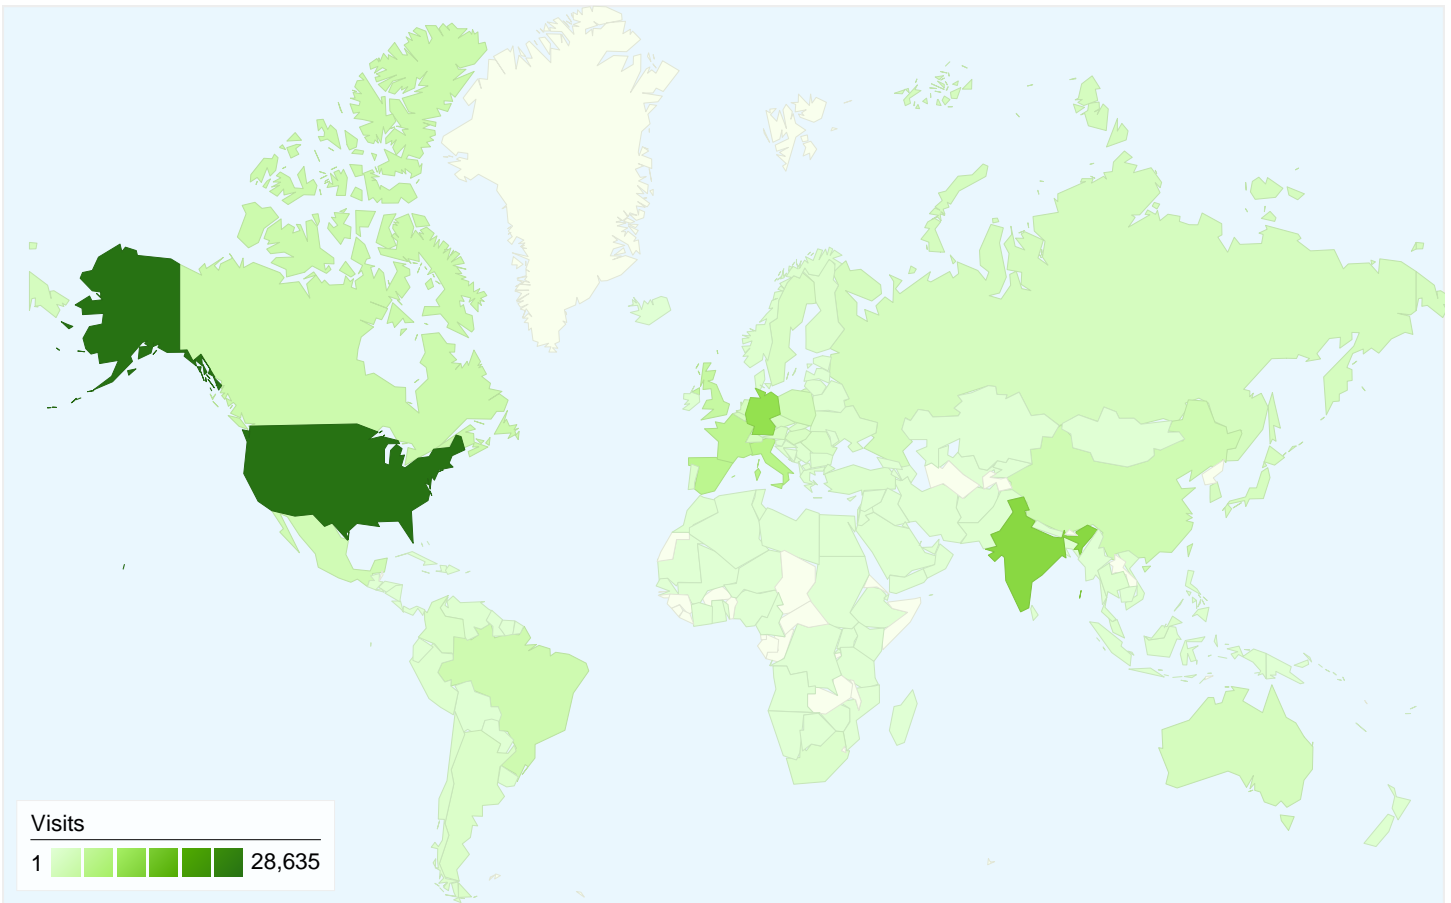

## 68,396 people visited this site

133,423 Visits

68,396 Absolute Unique Visitors

747,290 Pageviews

5.60 Average Pageviews

00:05:53 Time on Site

44.74% Bounce Rate

49.39% New Visits

All traffic sources sent a total of 133,423 visits

-  15.91% Direct Traffic
-  44.22% Referring Sites
-  39.87% Search Engines

- **Referring Sites**  
58,997.00 (44.22%)
- **Search Engines**  
53,192.00 (39.87%)
- **Direct Traffic**  
21,234.00 (15.91%)

## 133,423 visits came from 168 countries/territories

Site Usage

Country/Territory	Visits	Pages/Visit	Avg. Time on Site	% New Visits	Bounce Rate
<b>Visits</b> <b>133,423</b> % of Site Total: 100.00%	<b>Pages/Visit</b> <b>5.60</b> Site Avg: 5.60 (0.00%)	<b>Avg. Time on Site</b> <b>00:05:53</b> Site Avg: 00:05:53 (0.00%)	<b>% New Visits</b> <b>49.58%</b> Site Avg: 49.39% (0.39%)	<b>Bounce Rate</b> <b>44.74%</b> Site Avg: 44.74% (0.00%)	
United States	28,635	5.57	00:05:07	51.07%	43.17%
India	12,800	4.90	00:05:18	54.45%	46.51%
Germany	11,500	5.73	00:04:59	44.01%	46.05%
Italy	6,432	5.57	00:04:43	53.44%	44.59%
Spain	5,881	5.48	00:05:12	52.80%	44.21%
France	5,580	6.32	00:05:09	52.67%	44.75%
United Kingdom	4,285	5.84	00:04:52	49.47%	42.78%
Canada	3,362	5.65	00:04:38	51.99%	43.60%
Brazil	3,047	5.85	00:05:34	54.25%	44.57%

China	2,850	6.74	00:07:26	55.16%	38.98%
					1 - 10 of 168

Pages on this site were viewed a total of 747,290 times

 **747,290** Pageviews

 **466,860** Unique Views

 **44.74%** Bounce Rate