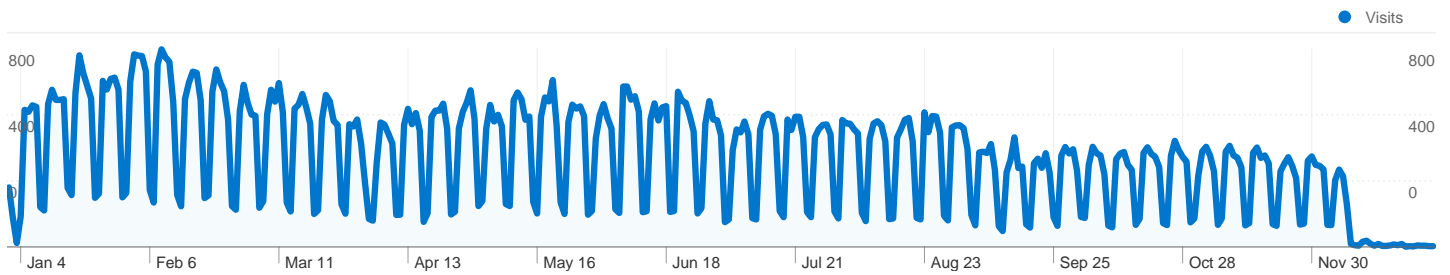

## 68,396 people visited this site

133,423 Visits

68,396 Absolute Unique Visitors

747,290 Pageviews

5.60 Average Pageviews

00:05:53 Time on Site

44.74% Bounce Rate

49.39% New Visits

All traffic sources sent a total of 133,423 visits

-  15.91% Direct Traffic
-  44.22% Referring Sites
-  39.87% Search Engines

- **Referring Sites**  
58,997.00 (44.22%)
- **Search Engines**  
53,192.00 (39.87%)
- **Direct Traffic**  
21,234.00 (15.91%)

## 133,423 visits came from 168 countries/territories

Site Usage

Country/Territory	Visits	Pages/Visit	Avg. Time on Site	% New Visits	Bounce Rate
<b>Visits</b> <b>133,423</b> % of Site Total: 100.00%	<b>Pages/Visit</b> <b>5.60</b> Site Avg: 5.60 (0.00%)	<b>Avg. Time on Site</b> <b>00:05:53</b> Site Avg: 00:05:53 (0.00%)	<b>% New Visits</b> <b>49.58%</b> Site Avg: 49.39% (0.39%)	<b>Bounce Rate</b> <b>44.74%</b> Site Avg: 44.74% (0.00%)	
United States	28,635	5.57	00:05:07	51.07%	43.17%
India	12,800	4.90	00:05:18	54.45%	46.51%
Germany	11,500	5.73	00:04:59	44.01%	46.05%
Italy	6,432	5.57	00:04:43	53.44%	44.59%
Spain	5,881	5.48	00:05:12	52.80%	44.21%
France	5,580	6.32	00:05:09	52.67%	44.75%
United Kingdom	4,285	5.84	00:04:52	49.47%	42.78%
Canada	3,362	5.65	00:04:38	51.99%	43.60%
Brazil	3,047	5.85	00:05:34	54.25%	44.57%

China	2,850	6.74	00:07:26	55.16%	38.98%
					1 - 10 of 168

Pages on this site were viewed a total of 747,290 times

 **747,290** Pageviews

 **466,860** Unique Views

 **44.74%** Bounce Rate