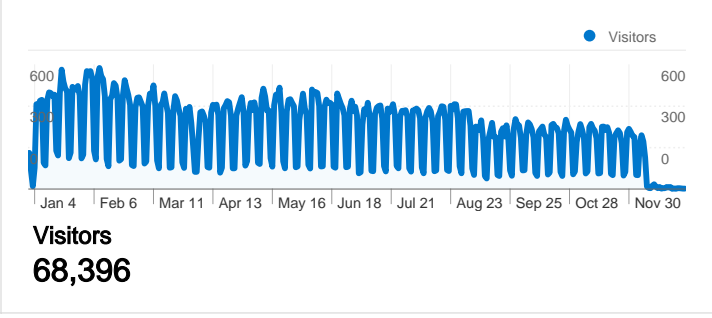

Visitors Overview