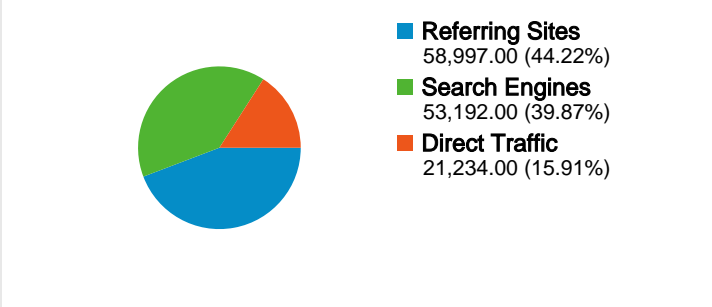

**Site Usage**

**Visitors Overview**

**Map Overlay**

**Traffic Sources Overview**

**Content Overview**

Pages	Pageviews	% Pageviews
/examples/itext-in-action.php	102,411	13.70%
/examples/browse/?page=toc&i	23,381	3.13%
/examples/browse/?page=toc&i	18,193	2.43%
/examples/browse/index.php	16,522	2.21%
/examples/browse/?page=toc&i	16,224	2.17%

## 68,396 people visited this site

133,423 Visits

68,396 Absolute Unique Visitors

747,290 Pageviews

5.60 Average Pageviews

00:05:53 Time on Site

44.74% Bounce Rate

49.39% New Visits

All traffic sources sent a total of 133,423 visits

-  15.91% Direct Traffic
-  44.22% Referring Sites
-  39.87% Search Engines

- **Referring Sites**  
58,997.00 (44.22%)
- **Search Engines**  
53,192.00 (39.87%)
- **Direct Traffic**  
21,234.00 (15.91%)

## 133,423 visits came from 168 countries/territories

Site Usage

Country/Territory	Visits	Pages/Visit	Avg. Time on Site	% New Visits	Bounce Rate
<b>Visits</b> <b>133,423</b> % of Site Total: 100.00%	<b>Pages/Visit</b> <b>5.60</b> Site Avg: 5.60 (0.00%)	<b>Avg. Time on Site</b> <b>00:05:53</b> Site Avg: 00:05:53 (0.00%)	<b>% New Visits</b> <b>49.58%</b> Site Avg: 49.39% (0.39%)	<b>Bounce Rate</b> <b>44.74%</b> Site Avg: 44.74% (0.00%)	
United States	28,635	5.57	00:05:07	51.07%	43.17%
India	12,800	4.90	00:05:18	54.45%	46.51%
Germany	11,500	5.73	00:04:59	44.01%	46.05%
Italy	6,432	5.57	00:04:43	53.44%	44.59%
Spain	5,881	5.48	00:05:12	52.80%	44.21%
France	5,580	6.32	00:05:09	52.67%	44.75%
United Kingdom	4,285	5.84	00:04:52	49.47%	42.78%
Canada	3,362	5.65	00:04:38	51.99%	43.60%
Brazil	3,047	5.85	00:05:34	54.25%	44.57%